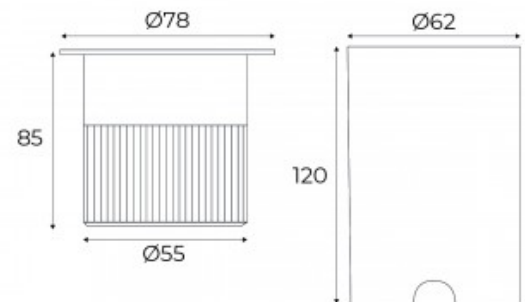

RGB 12W 12V-DC IP67 recessed LED downlight RGB 12W 12V-DC IP67

Ref. BA50015RGB

RGB LED spotlight recessed in the floor with 12W of power and 12V-DC power supply. Its optics emits at a light angle of 100°, so the wallwasher effect, coupled with its RGB colors produce spectacular lighting effects. Perfect for building facades, vegetated areas, stairs and exterior paths, architectural lighting. 12VDC - 12W RGB color (LED SMD2835) Ø80x92mm (outside diameter 80 mm) x 60mm (cutting diameter 60 mm) IP67 Depth 92 mm Connection cable length 1 meter

Product data

Hue	RGB
Beam angle (°)	100
LED Type	SMD 2835
Dimmable	Yes
Nominal Voltage (V)	12V-DC
Frequency (Hz)	50 - 60
Driver	Not included
Dimensions (mm) LxIxh	Ø80x125 with tube, Acero
Material	Acero
Diffuser material	Polycarbonate
Use Outdoor	Yes
IP	IP67
Temperature range	-20°C ~ +40°C
Frequency of use	Normal
Lifetime (h)	25000
Energy efficiency class	A+ (2021)
Certificates	CE, ROHS
Warranty	According to legal guarantee: 2 years

Cutting dimensions (mm)	Ø55
Mounting	Recessed

Product variants

Reference

Attributes

BA50015-RGB

Colour temperature - RGB