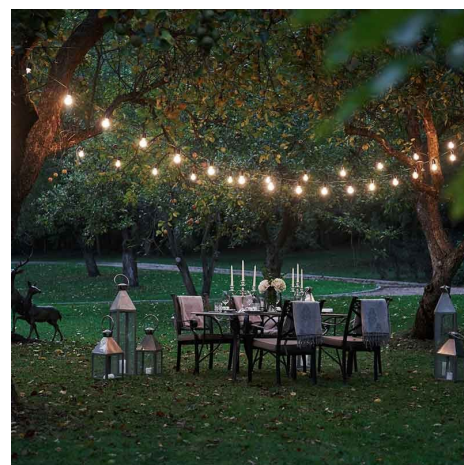

Black Flat Cable 2x1,5mm² for Custom-made Wreath (sold by meters)

Ref. L400

Black flat cable for garland (Sold by meters) This flat cable for garland is ideal for setting up outdoor environments such as terraces, gardens or large outdoor spaces also indoor spaces such as lofts and offices. The Black Cable is ideal for creating LED Garlands to measure, adapts the lamp holder in the flat cable and choose the LED Bulb you like to create LED Garlands to your taste and personality. You can place as many LED Bulbs as you want with the E27 Lampholders to create more or less luminous Garlands. *Sold by the meter