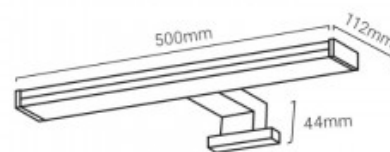

LED mirror wall light 800lm 10W - Mirror, cabinet or wall mounting

Ref. LE202

LED bathroom mirror wall light, with IP44 protection, suitable to withstand humidity, dust and dirt. The base is versatile when it comes to mounting, since, changing one of the pieces included in the base, it can be mounted on mirrors, on furniture or directly on the wall. 500x112x44mm 10W - 4000K; 3000K CRI > 80 IP44

Product data

Hue	Neutral white, Warm white
Kelvin (K)	3000, 4000
Lumens (Lm)	800
Efficiency (Lm/w)	80
CRI	80-85
Beam angle (°)	120
LED Type	SMD 2835
Dimmable	No
Power (W)	10
Nominal Voltage (V)	230
Frequency (Hz)	50 - 60
Driver	External
Orientable	No
Dimensions (mm) LxLxh	500x112x44
Material	Aluminium
Diffuser material	Polycarbonate
Use Outdoor	No
IP	IP44