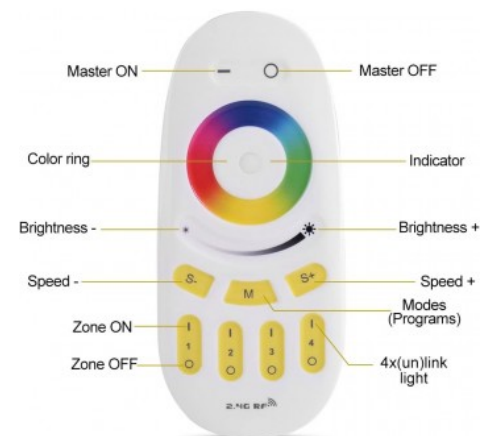

RGBW LED remote control - 4 Zones - WHITE - FUT096 - Mi-Light

Ref. FUT096

The RGBW "Mi-Light" remote control for 4 zones allows adjusting color, saturation and brightness, creating the necessary groups and combinations. Its rotary wheel and touch bar ensure easy manipulation. It features fast communication speed, anti-interference system, and a transmission distance of 30 m. Available in white color, it works with 2 "AAA" batteries (not included).

Product data

Dimensions (mm) LxLxh	120x52,5x21
Material	Polycarbonate
Use Outdoor	No
Temperature range	-20°C ~ +60°C
Frequency of use	Normal
Lifetime (h)	35000
Energy efficiency class	A+ (2021)
Certificates	CE, ROHS
Warranty	According to legal guarantee: 2 years
Connectivity	RF
Battery Type	3V (AAA * 2PCS)
Colour control	RGBW
Control Distance	30m