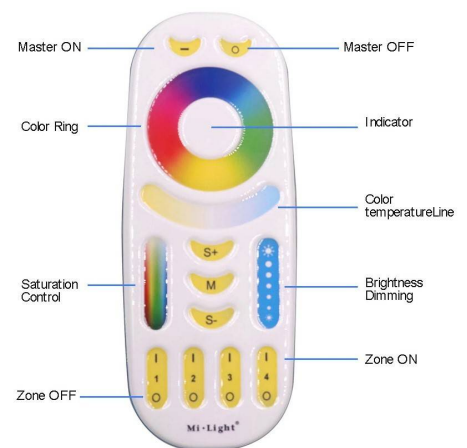

LED RGB + CCT Remote control - 4 Zones - WHITE - FUT092 - Mi Light

Ref. FUT092

The RGB + CCT remote control "Mi-Light" for 4 zones allows adjusting color, saturation, brightness, and color temperature from warm to cool white, creating the necessary groups and combinations. Its rotary wheel and touch bars ensure easy manipulation. It features fast communication speed, anti-interference system, and a transmission distance of 30 m. Available in white color, it works with 2 "AAA" batteries (not included).

Datos del producto

Sensor	Yes
Detection range (m)	30
Material	Plastic
Use Outdoor	No
IP	IP20
Temperature range	-20°C ~ +50°C
Frequency of use	Intensive
Lifetime (h)	35000
Energy efficiency class	A+ (2021)
Certificates	CE, ROHS
Warranty	According to legal guarantee: 2 years
Connectivity	RF
Battery Type	3V (AAA * 2PCS)
Colour control	RGB+CCT