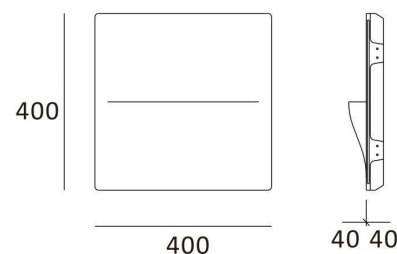

## ZIRCON" G9 trimless recessed plaster wall light "ZIRCON

### Ref. B260

Trimless recessed wall light "ZIRCON", made of plaster in white. Measuring 400x400x80mm for G9 LED bulbs. For recessed in plasterboard walls. It can be painted in any color for its perfect integration with the wall and the elements of its environment. Ideal for home, restaurants, stores, hotels, etc.\*\*G9 LED BULB NOT INCLUDED\*\*.

### Datos del producto

Nominal Voltage (V)	220-240V/AC
Frequency (Hz)	50-60Hz
Sensor	No
Socket	G9
Orientable	No
Dimensions (mm) LxLxh	400x400x80
Material	Plaster
Use Outdoor	No
IP	IP20
Temperature range	-20°C ~ +40°C
Frequency of use	Intensive
Certificates	CE, ROHS
Warranty	According to legal guarantee: 2 years
Mounting	Recessed