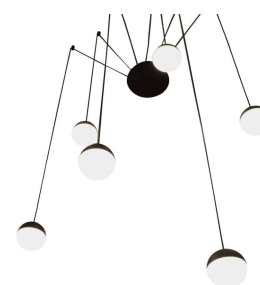

## Pendant lamp LED design "ÓRBITA" 6x8W (36W)

### Ref. LN4028-N

The "ORBITA" LED pendant lamp with six LED spheres of 8W each (36W). It has an innovative and atmospheric design, perfect for creating an elegant and vibrant space. Matte black in color and sphere shape, it offers general illumination for any modern environment. It will integrate seamlessly with the rest of the elements of the space. Measurements. Lamp (sphere): Ø93mm. Structure: Ø230x36.4mm. 6x8W2700K220-240V/AC4080 lmSMD5050KeGu Driver

### Datos del producto

Hue	Warm white
Kelvin (K)	2700
Lumens (Lm)	4080 lm
UGR	No
Dimmable	No
Sensor	No
Orientable	No
Material	Aluminium
Use Outdoor	No
IP	IP20
Temperature range	-20°C ~ +40°C
Frequency of use	Intensive
Certificates	CE, ROHS
Warranty	According to legal guarantee: 2 years
Mounting	Hanging
Style	Minimalist