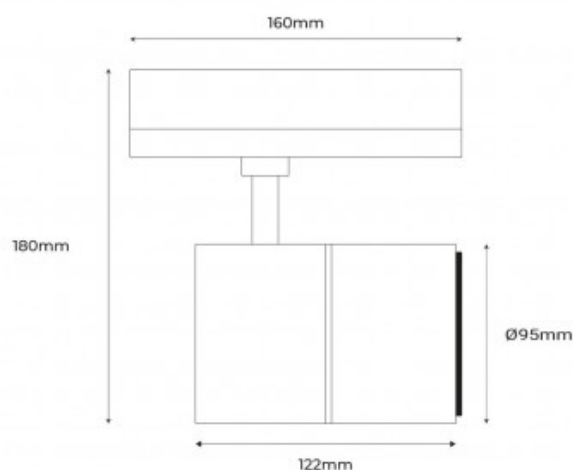

Three-phase LED spotlight 30W special for fashion and retail

Ref. B00591-RET-4K

Make the materials, garments and fabrics of the products in your store look vivid and intense thanks to the special three-phase spotlight for fashion and retail. Enhance the shades of the garments and make them look full of light and real at the same time. 30W230VCRI>95Special for fashion and retail

Product data

CRI	90-95
UGR	No
LED Type	COB
Dimmable	No
Power (W)	30
Nominal Voltage (V)	230
Frequency (Hz)	50 - 60
Orientable	Yes
Dimensions (mm) LxIxh	92x113x92
Material	Aluminum
Use Outdoor	No
IP	IP20
Temperature range	-20°C ~ +40°C
Frequency of use	Intensive
Lifetime (h)	25000
Energy efficiency class	A+ (2021)
Certificates	CE, ROHS
Warranty	According to legal guarantee: 2 years

Track Type Triphasic

Product variants

Reference**Attributes**

B00591-B-RET-4K

Colour - White

B00591-N-RET-4K

Colour - Black