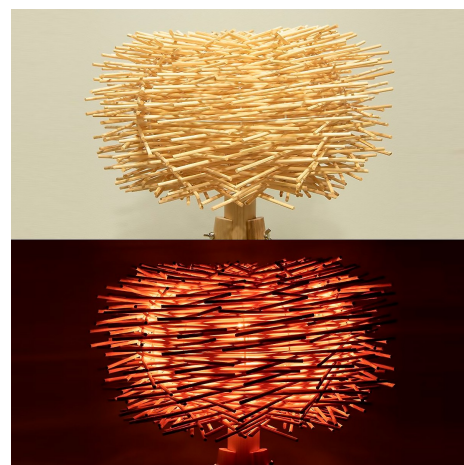

## Floor lamp "CACTUS".

### Ref. LM155

Modern wooden floor lamp in the shape of a cactus. The diffuser lampshade is made of a weft of wooden rods that allow the passage of indirect light, soft and cozy. The lamp fits perfectly in vintage environments as well as in Nordic and modern decorations, depending on the type of bulb you use: if you install a warm filament LED bulb, the lamp will fit in a rustic vintage environment, while if you use a neutral or cold bulb, the lamp will fit perfectly in Nordic and modern environments, combining with white and light wood decorations. It has a lamp holder socket for E27 bulb (not included). Suitable for indoor use.\*\*LED bulb NOT included 1xE27 max. 40W230VØ400x1500mmIP20

### Datos del producto

Power (W)	40
Nominal Voltage (V)	230
Frequency (Hz)	50 - 60
Socket	E27
Dimensions (mm) LxIxh	Ø400x1500
Material	Wood
Use Outdoor	No
IP	IP20
Temperature range	-0°C ~ +30°C
Certificates	CE
Warranty	According to legal guarantee: 2 years
Mounting	Surface