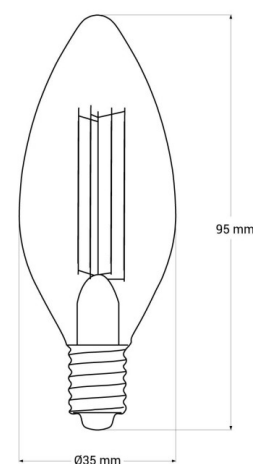

70W
E14
C35

Candle LED filament bulb E14 C35 - 4W - Vintage - 2200K

Ref. BFD1-C35E14-BC

LED candle bulb E14 C35 4W with filament type interior design and outer glass in golden hue. Perfect for vintage lamps, it allows you to create cozy and comfortable environments, with a retro aesthetic. It is a high efficiency bulb that emits a warm light (2200K), with a brightness of 320 lumens.

Datos del producto

Hue	Warm white
Kelvin (K)	2200
Lumens (Lm)	320
CRI	80-85
Opening angle (°)	320
LED Type	Filamento
Dimmable	No
Power (W)	4
Nominal Voltage (V)	220 - 240 V/AC
Frequency (Hz)	50 - 60
Driver	Internal
Socket	E14
Dimensions (mm) LxH	∅ 35 x 95
Material	Metal
Diffuser material	Glass
IP	IP20
Temperature range	-20°C ~ +40°C
Lifetime (h)	20000