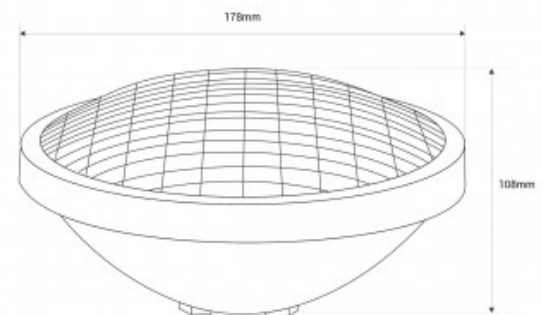

Product data

Hue	Cool white, Warm white
Kelvin (K)	3000, 6500
Lumens (Lm)	1800
LED Type	SMD 2835
Dimmable	No
Power (W)	24
Nominal Voltage (V)	12V AC
Dimensions (mm) LxLxh	Ø178x108
Material	Stainless steel
Diffuser material	Plastic
Use Outdoor	Yes
IP	IP68
Temperature range	-0°C ~ 55°C
Frequency of use	Normal
Lifetime (h)	25000
Energy efficiency class	A+ (2021)
Certificates	CE, ROHS
Warranty	According to legal guarantee: 2 years