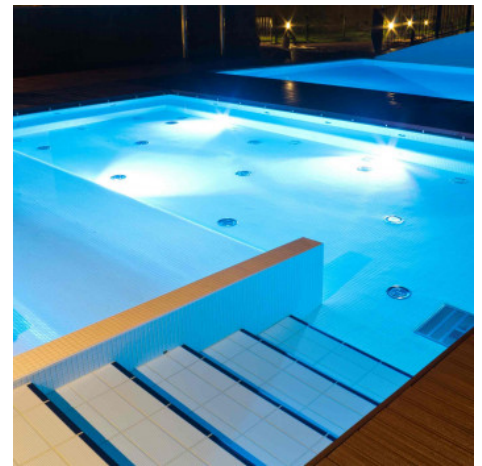

LED pool spotlight - PAR56 12V AC - 24W - IP68

Ref. B2153

Submersible PAR56 LED pool light of 24W, available in warm white and cool white. It has the highest IP protection in the market: IP68, guaranteeing its resistance and durability. With exceptional light quality, these pool lights are perfect for enhancing and beautifying aquatic areas in hotels, sports centers and more. Don't miss the opportunity to transform your aquatic spaces with style and efficiency! Requires transformer for operation. Suitable for salt and fresh water

Product data

Hue	Cool white, Warm white
Kelvin (K)	3000, 6500
Lumens (Lm)	1800
LED Type	SMD 2835
Dimmable	No
Power (W)	24
Nominal Voltage (V)	12V AC
Dimensions (mm) LxLxh	Ø178x108
Material	Stainless steel
Diffuser material	Plastic
Use Outdoor	Yes
IP	IP68
Temperature range	-0°C ~ 55°C
Frequency of use	Normal
Lifetime (h)	25000
Energy efficiency class	A+ (2021)
Certificates	CE, ROHS
Warranty	According to legal guarantee: 2 years