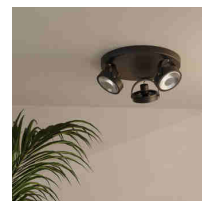

Product variants

Reference

Attributes

L300-N

Colour - Black