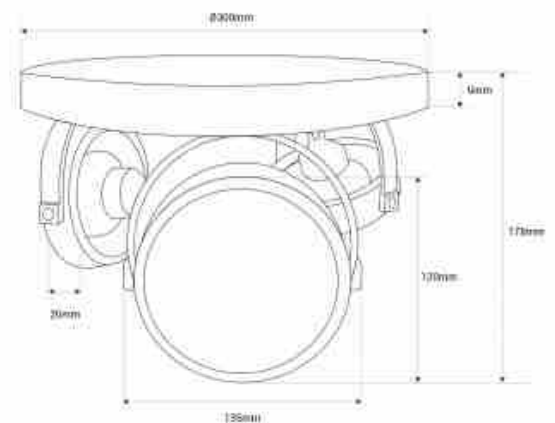

Triple ceiling light "IRIS 3" - 3 x AR111 GU10

Ref. L300

Modern ceiling lamp with 3 adjustable spotlights. AR111 socket and GU10 base. It offers a customizable and adjustable lighting, perfect for modern interiors. Available in black and white. **AR111 GU10 bulbs - NOT included**.

Product data

Nominal Voltage (V)	110 - 240 V/AC
Frequency (Hz)	50 - 60
Socket	GU10
Orientable	Yes
Dimensions (mm) LxH	Ø300x178
Material	Aluminium
Use Outdoor	No
IP	IP20
Temperature range	-20°C ~ +40°C
Frequency of use	Normal
Certificates	CE, ROHS
Warranty	10 years