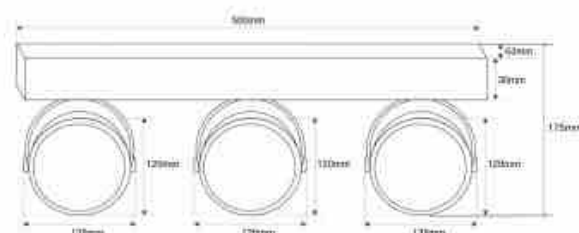

## IRIS" triple surface spotlight - 3 x AR111 GU10

### Ref. L303

The "IRIS" triple surface spotlight designed for AR111 LED bulbs with GU10 base. Each individual spotlight is adjustable, allowing you to adjust the light according to your needs. Available in black and white. Includes fixing screws and plugs. Perfect ceiling spotlights to illuminate your interior spaces with style. **\*\*AR111 GU10 bulbs - NOT included\*\***.

### Product data

Nominal Voltage (V)	220 - 240 V/AC
Frequency (Hz)	50 - 60
Sensor	No
Socket	GU10
Orientable	No
Material	Aluminium
Use Outdoor	No
IP	IP20
Temperature range	-20°C ~ +40°C
Frequency of use	Intensive
Certificates	CE, ROHS
Warranty	10 years
Length	500mm
Width	63mm
Height	175mm