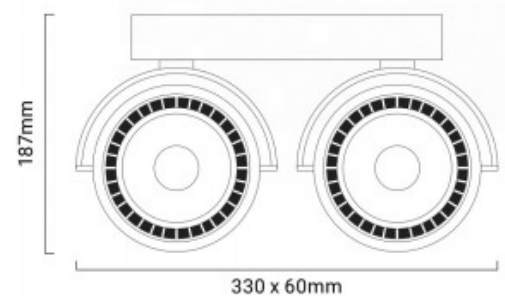

## IRIS" double surface mounted LED spotlight for AR111 GU10 bulb

### Ref. L302

Double wall/ceiling light fixture designed to accommodate an AR111 bulb with a GU10 base. Its head is adjustable for better orientation of the light halo.\*\* Screws and fixing plugs included\*\*Compatible with 1 AR111 bulb (NOT INCLUDED)\*\*.110-240V-AC60 W max.330x60x187GU10IP20

### Product data

|                      |                                       |
|----------------------|---------------------------------------|
| Nominal Voltage (V)  | 220 - 240 V/AC                        |
| Frequency (Hz)       | 50 - 60                               |
| Sensor               | No                                    |
| Socket               | GU10                                  |
| Orientable           | No                                    |
| Dimensions (mm) Lxhx | 330x60x187                            |
| Material             | Aluminium                             |
| Use Outdoor          | No                                    |
| IP                   | IP20                                  |
| Temperature range    | -20°C ~ +40°C                         |
| Frequency of use     | Intensive                             |
| Certificates         | CE, ROHS                              |
| Warranty             | According to legal guarantee: 2 years |