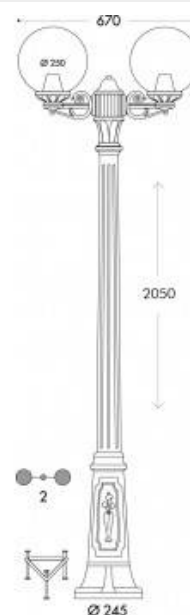

FUMAGALLI "GIGI BISSO GLOBE" 2xE27 outdoor double LED streetlight

Ref. G25.156.S20

Double lantern from the Fumagalli family of outdoor luminaires with a classic and elegant design. Available in two colors: black and white, with the following combinations:- White color: incorporates two 6W bulbs in warm white (2700K).- Black color: incorporates two 8.5W CCT bulbs, which allow you to select the color temperature between warm white (2700K), neutral white (4000K) and cool white (6500K), according to your needs. **Bulbs included

Product data

Hue	Warm white, CCT
Kelvin (K)	4000, 2700, 6500
Lumens (Lm)	1840, 1680
UGR	No
Dimmable	No
Power (W)	12, 17
Driver	Internal
Sensor	No
Socket	E27
Orientable	No
Use Outdoor	Yes
IP	IP55
Temperature range	-20°C ~ +40°C
Frequency of use	Intensive
Certificates	CE, ROHS
Warranty	According to legal guarantee: 2 years

Product variants

Reference	Attributes	
G25.156.S20.WYF1R	Colour - White	
G25.156.S20.AYV1K	Colour - Black	