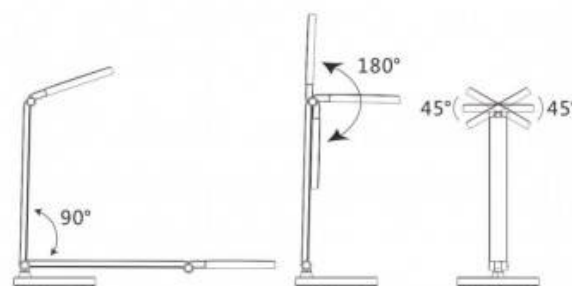

## 8W CCT Dimmable 8W Makeup Mirror Table Lamp

### Ref. L1025

Adjustable lamp with makeup mirror. We can regulate the color temperature, with the CCT system, 2700-6500K. Dimmable. All with the ease of the touch switch. Ideal for use as a lamp to illuminate our face or as a reading lamp for entertainment or work. 640 lumens, 8W. 8W640lmSMD2835Mirror2700-6500K100-240V/AC

### Product data

Hue	Neutral white, Warm white
Kelvin (K)	2700 - 6500
Lumens (Lm)	640
Dimmable	Yes
Driver	Internal
Sensor	No
Orientable	Yes
Material	Aluminium
Use Outdoor	No
IP	IP20
Temperature range	-20°C ~ +40°C
Frequency of use	Normal
Certificates	CE, ROHS
Warranty	According to legal guarantee: 2 years