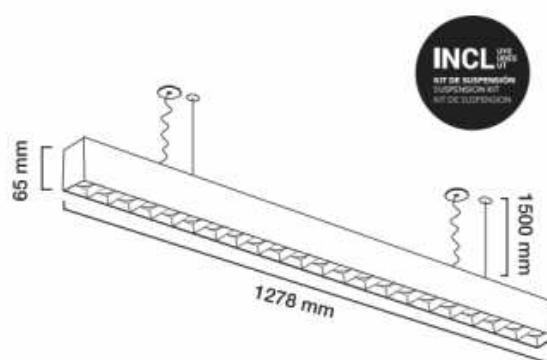

LED linear pendant luminaire 30W 120cm 2750lm low UGR16

Ref. B9010

Linear LED pendant luminaire with low glare index (UGR<16) and low consumption of only 30W. Length of 1200mm, splicable with the corresponding accessories (not included). Discover our line of pendant lamps for working environments: offices, stores, offices, studios... Warm white color temperature 3000K, available in white and black housing. Hanging elements included. 30W - 230V 65x65x1278mm 3000K UGR<16 IP20

Product data

Hue	Warm white
Kelvin (K)	3000
Lumens (Lm)	2750
Efficiency (Lm/w)	85
CRI	85-90
LED Type	SMD 2835
Dimmable	No
Power (W)	30
Nominal Voltage (V)	230
Frequency (Hz)	50 - 60
Driver	Internal
Orientable	No
Dimensions (mm) LxLxh	65x65x1278
Material	Aluminum
Use Outdoor	No
IP	IP20
Temperature range	-20°C ~ +40°C
Frequency of use	Intensive

Lifetime (h)	35000
Energy efficiency class	A+ (2021)
Certificates	CE, ROHS
Warranty	According to legal guarantee: 2 years
Mounting	Suspensión

Product variants

Reference	Attributes	
B9010-B-BC	Colour - White	
B9010-N-BC	Colour - Black	