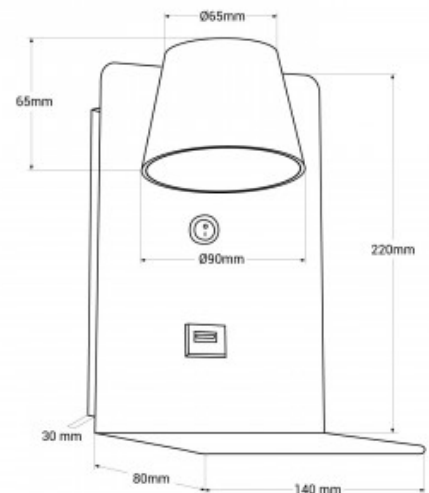

Wall reading lamp with USB port "BASKOP" - 6W - Vertical design

Ref. LN1545

Modern wall light with USB port and integrated shelf, specially designed to be installed in bed headboards. It incorporates a 6W LED spotlight that functions as a reading lamp, with a brightness of 520 lumens. It features a rotation angle of 350° and a 120° beam angle. It emits light in warm tones (2700K) and is available in white, gray and black.

Product data

Hue	Warm white
Kelvin (K)	2700
Lumens (Lm)	520
Beam angle (°)	120
UGR	No
Dimmable	No
Power (W)	6
Nominal Voltage (V)	220 - 240 V/AC
Driver	Internal
Sensor	No
Orientable	Yes
Material	Aluminium
Use Outdoor	No
IP	IP20
Temperature range	-20°C ~ +40°C
Frequency of use	Normal
Certificates	CE, ROHS
Warranty	According to legal guarantee: 2 years