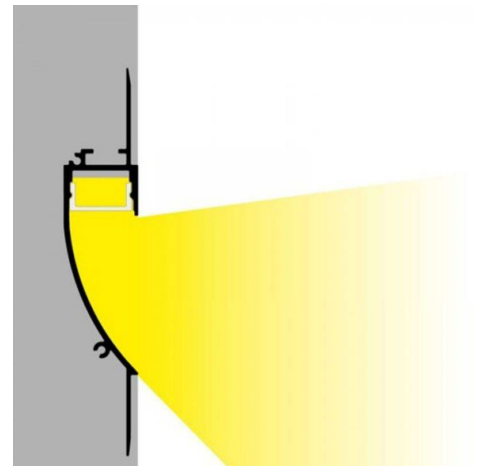

## Aluminum Wall Integration Profile Plaster/Pladur 18.5X15.5 (2m)

### Ref. BPERFALP082

The integrated aluminum plaster profile is installed within the depth of the plaster/plasterboard wall. It offers an innovative and creative lighting solution with LED strips. Its color is white and can be painted in any color. Provides an indirect, glare-free, uniform and very soft light. Ideal for commercial and domestic projects. Perfect to place in ceilings and walls of hotels, stores, supermarkets, stairs, or any indoor room. 18,5x15,5mm Inner width: 13,9 mm Length: 2m Maximum power: 25W/m Material: Aluminum Color: White Can be painted in any color Weight: 618g For flexible or rigid LED strips of <13mm