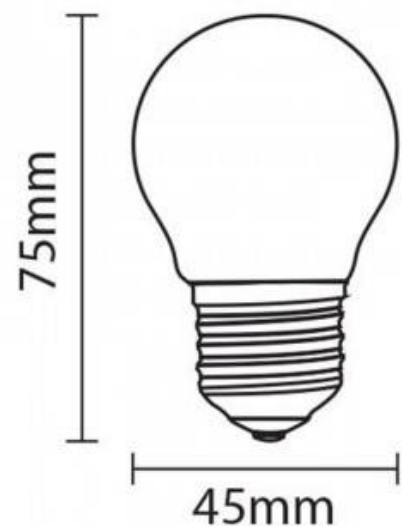

E27 G45 sphere LED filament bulb - 5W

Ref. B1316-E27-2

Spherical LED filament bulb, E27 G45, with a power of 5W. Very versatile decorative bulb to create cozy environments with a vintage touch. Available in warm white (3000K) and neutral white (4000K).

Product data

Hue	Neutral white, Warm white
Kelvin (K)	3000, 4000
Lumens (Lm)	450
Dimmable	No
Power (W)	5
Nominal Voltage (V)	220 - 240 V/AC
Frequency (Hz)	50 - 60
Socket	E27
Use Outdoor	No
IP	IP20
Temperature range	-20°C ~ +40°C
Certificates	CE, ROHS
Warranty	According to legal guarantee: 2 years
Filament	Yes