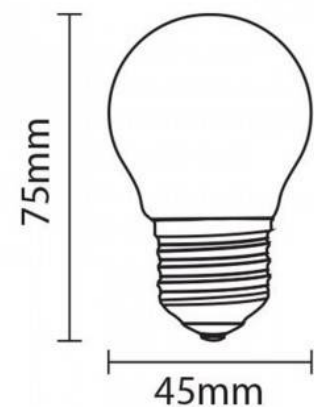

E27 G45 sphere LED filament bulb - 5W

Ref. B1316-E27-2

Spherical LED filament bulb, E27 G45, with a power of 5W. Very versatile decorative bulb to create cozy environments with a vintage touch. Available in warm white (3000K) and neutral white (4000K).

Product data

Hue	Neutral white, Warm white
Kelvin (K)	3000, 4000
Lumens (Lm)	450
Dimmable	No
Power (W)	5
Nominal Voltage (V)	220 - 240 V/AC
Frequency (Hz)	50 - 60
Socket	E27
Use Outdoor	No
IP	IP20
Temperature range	-20°C ~ +40°C
Certificates	CE, ROHS
Warranty	According to legal guarantee: 2 years
Filament	Yes