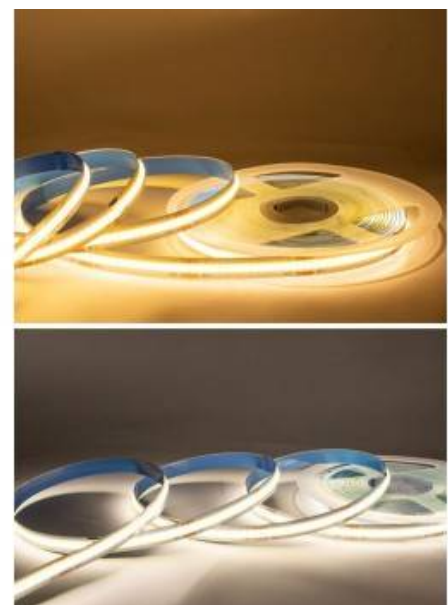

12W/m

10m

Temperatura de color

24V DC COB LED Strip - 12W/m - 10mm - IP20 - 10 meters roll - Cut every 5cm

Ref. B1559-10

The 24V DC COB LED strip is characterized by bright and uniform lighting, with no shadows and no visible light spots, unlike traditional LED strips. In addition, its slim 10mm design and great flexibility allow for easy installation in any space. It allows cuts every 5cm and has a CRI>90. By incorporating COB technology, it features high luminous efficacy, with a density of 320 LED/meter. It's dimmable and available in warm white (2700K), neutral white (4000K) and cool white (6000K).

Product data

Hue	Cool white, Neutral white, Warm white
Kelvin (K)	6000, 4000, 2700
Efficiency (Lm/w)	123
CRI	90-95
Beam angle (°)	120
LED Type	COB
Dimmable	Yes
Nominal Voltage (V)	24V-DC
Frequency (Hz)	50 - 60
Use Outdoor	No
IP	IP20
Frequency of use	Normal
Certificates	CE, ROHS
Warranty	According to legal guarantee: 2 years
Power/m (W/m)	12
No. of chips/metre	320
Cutting distance (mm)	50
Adhesive	3M

---

Track width (mm) 10

---

### Product variants

Reference	Attributes	
B1559-10-270	Colour temperature - Warm white 2700K,Length - 10 meters	12W/m  <b>10m</b>
B1559-10-BN	Colour temperature - Neutral White,Length - 10 meters	12W/m  <b>10m</b>
B1559-10-BF	Colour temperature - Cool White,Length - 10 meters	12W/m  <b>10m</b>