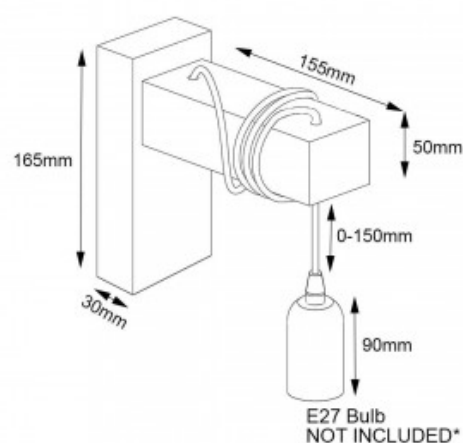

Rustic wooden wall sconces "RUDER".

Ref. LM130

Wooden wall lamp with a vintage and minimalist design. Wall sconce designed with pendant lamp to choose in black or matte white. This wall lamp, with metal cap and pvc cable, combines perfectly with black, white, brown and gray colors. It offers a rustic touch to your home. The wooden wall lamp has a flexible cable that allows you to customize the height by winding it on the wooden structure, up to 15cm in height. With E27 socket, the bulb is not included, it is recommended to install a LED Edison filament bulb. For indoor use only, decorate any space in restaurants, bars, stores or home rooms such as bedrooms or dining rooms.

Product data

Frequency (Hz)	50 - 60
Socket	E27
Material	Wood
Use Outdoor	No
IP	IP20
Certificates	CE, ROHS
Warranty	According to legal guarantee: 2 years
Style	Nordic

Product variants

Reference

Attributes

LM130-N