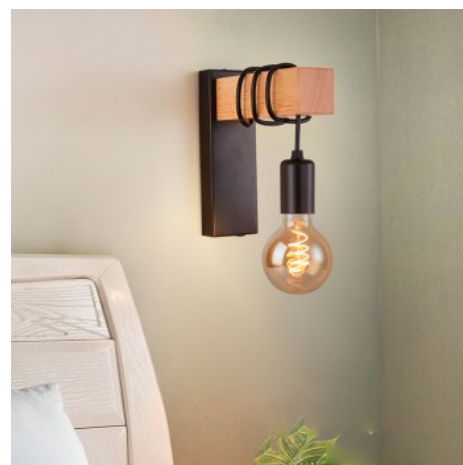

Rustic wooden wall sconces "RUDER".

Ref. LM130

Wooden wall lamp with a vintage and minimalist design. Wall sconce designed with pendant lamp to choose in black or matte white. This wall lamp, with metal cap and pvc cable, combines perfectly with black, white, brown and gray colors. It offers a rustic touch to your home. The wooden wall lamp has a flexible cable that allows you to customize the height by winding it on the wooden structure, up to 15cm in height. With E27 socket, the bulb is not included, it is recommended to install a LED Edison filament bulb. For indoor use only, decorate any space in restaurants, bars, stores or home rooms such as bedrooms or dining rooms.

Product data

Frequency (Hz)	50 - 60
Socket	E27
Material	Wood
Use Outdoor	No
IP	IP20
Certificates	CE, ROHS
Warranty	According to legal guarantee: 2 years
Style	Nordic

Product variants

Reference

Attributes

LM130-N

Colour - Black

LM130-B

Colour - White