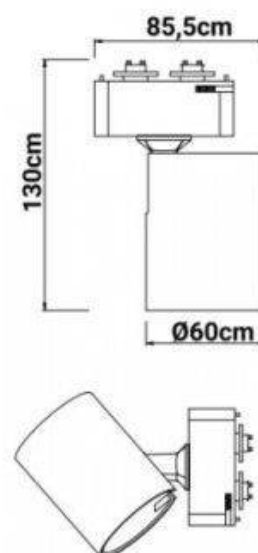

LED Track Spotlight Single Phase GU10 Orientable

Ref. B00255

Single-phase LED trackspotlights with GU10 socket, bulb not included. Single phase LED track spotlights are the most versatile LED lighting elements in stores, stores and retail. Ideal for highlighting any type of product that you want to have a greater exposure and capture the customer's attention. Perfect for highlighting products in stores (beauty, fashion, jewelry stores, restaurants...), shop windows, hotels, supermarkets, shopping malls and in any indoor place such as halls or corridors. With dimensions of Ø60x130x85,5mm.*GU10 BULB NOT INCLUDED

Product data

Socket	GU10
Orientable	Yes
Material	Aluminium
Use Outdoor	No
IP	IP20
Temperature range	-20°C ~ +40°C
Frequency of use	Normal
Certificates	CE, ROHS
Warranty	According to legal guarantee: 2 years
Track Type	Monophasic

Product variants

Reference

Attributes

B00255-N

Colour - Black

B00255-B

Colour - White