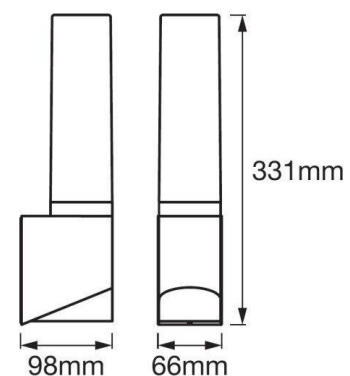

Outdoor Wall Light SMART WIFI RGBW FLARE WALL

Ref. 0478275

Outdoor wall light SMART Wifi RGBW. Outdoor wall sconce for quick and easy installation, screws and mounting plugs included. Intelligent colorful garden lighting with RGBW function. Ideal as general outdoor lighting, garden, terrace or balcony lighting. RGB color control of 16 million adjustable color options allows these wall sconces to suit any style. IP44 rated. In addition, it can be voice controlled with Google Assistant or Amazon Alexa. 3000°K warm color temperature, RGBW. Power of 7.5W, and high luminous intensity of 320 lumens. Luminous efficiency of 43lm/W. Wide opening angle of 230 degrees. Dimmable.

Datos del producto

Hue	RGB
Lumens (Lm)	320
Efficiency (Lm/w)	43
CRI	80-85
Opening angle (°)	230
Dimmable	Yes
Power (W)	7.5
Nominal Voltage (V)	220-240-V-AC
Frequency (Hz)	50 - 60
Dimensions (mm) LxLxh	98x66x331
Weight (g)	900
Material	Aluminium
Diffuser material	Polycarbonate
Use Outdoor	Yes
IP	IP44
Temperature range	-20°C ~ +40°C
Lifetime (h)	12500
Certificates	CE, ROHS, REACH, EAC