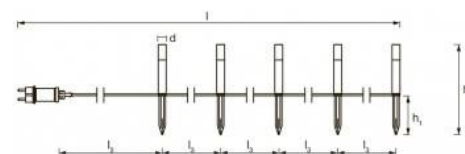

Outdoor SMART WiFi GARDEN POLE RGBW SMART WiFi Luminaires

Ref. 0478213

Garden luminaires with SMART Wifi RGBWstake . LEDVANCE colorful garden lighting with intelligent control via SMART WiFi technology. With all necessary elements for quick and easy installation. Color control of approximately 16 million colors, RGBW. Five LED stake lights that are mainly placed as outdoor lighting, gardens, pathways, etc. IP65 rated and IP44 power supply. With an extension of up to a maximum of 18 points. In addition, it can be voice controlled via Google Assistant or Amazon Alexa. Power of 5.7W, a luminous efficacy of 32lm/W, a total of 180 lumens. 280 degree opening angle. Extendable up to a maximum of 8 poles.

Product data

Hue	RGB-W
CRI	80-85
Frequency (Hz)	50 - 60
Material	Stainless steel
Diffuser material	Polycarbonate
Use Outdoor	Yes
IP	IP65
Temperature range	-20°C ~ +40°C
Certificates	CE, ROHS
Warranty	According to legal guarantee: 2 years