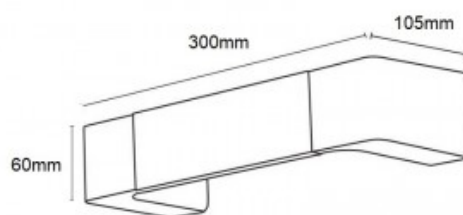

Bi-directional LED wall light "Etso" - 6W - 3000K - 30cm

Ref. LN1575

Bidirectional wall light made of aluminum with high quality finishes. It presents an elegant and contemporary design, easily combinable with different decorative styles. It has an integrated LED luminaire of 6W power that provides a double-sided lighting in warm white tone (3000K). This wall lamp with modern lines is ideal to add a touch of style to any interior room, offering a decorative and cozy lighting. Available in black and white colors.

Product data

Hue	Warm white
Kelvin (K)	3000
CRI	85-90
LED Type	SMD 2835
Dimmable	No
Power (W)	6
Nominal Voltage (V)	220 - 240 V/AC
Frequency (Hz)	50 - 60
Driver	Internal
Sensor	No
Material	Aluminium
Use Outdoor	No
Certificates	CE, ROHS
Warranty	According to legal guarantee: 2 years
Style	Minimalist, Nordic