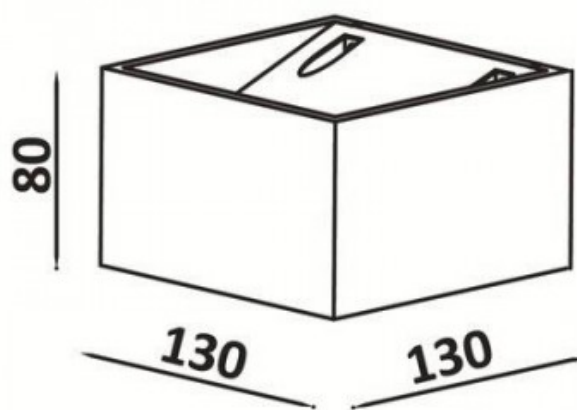

QUARE" LED Wall Light 10W COB

Ref. LN1572

IndoorLED wall light with modern cube-shaped design. Made of high quality aluminum. Elegant and modern design adaptable in any room. Illumination up and down to cause a pleasant and striking effect. COB LED chip with 10 W power and a luminous intensity of 608 lumens. Warm shade of 3000°K, offering a pleasant atmosphere in the room. Perfect wall light to place in any interior: corridors, living rooms, dining rooms, restaurants, hotels, cafés, etc. High color rendering (CRI>85). With the necessary elements included for easy installation. With dimensions of 130x80mm.

Product data

Hue	Warm white
Kelvin (K)	3000
Lumens (Lm)	608
CRI	85-90
LED Type	COB
Dimmable	No
Power (W)	10
Nominal Voltage (V)	220-240V-AC
Frequency (Hz)	50 - 60
Driver	Internal
Sensor	No
Material	Aluminium
Use Outdoor	No
Certificates	CE, ROHS
Warranty	According to legal guarantee: 2 years
Style	Minimalist