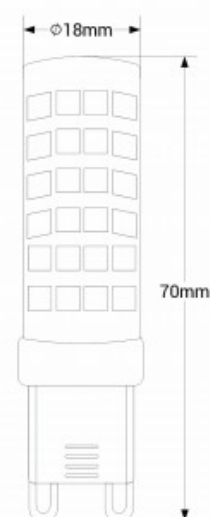

Tubular G9 LED Bulb - 220/240V AC - 6W - Dimmable

Ref. BS1-G9-6W-D

High-efficiency and quality tubular G9 LED bulb, ideal for replacing halogen bulbs, with an energy consumption savings that can exceed 85%. With a power of 6W, it provides a brightness of 630 lumens, with dimmable intensity. Available in warm white (3000K) and neutral white (4000K).

Product data

Hue	Neutral white, Warm white
Kelvin (K)	3000, 4000
Lumens (Lm)	630
CRI	80-85
Beam angle (°)	360°
LED Type	SMD 2835
Dimmable	Yes
Power (W)	6
Nominal Voltage (V)	220 - 240 V/AC
Frequency (Hz)	50 - 60
Driver	Internal
Socket	G9
Dimensions (mm) LxLxh	ø16 x 60,5
Material	Plastic
Use Outdoor	No
IP	IP20
Temperature range	-20°C ~ +40°C
Lifetime (h)	25000