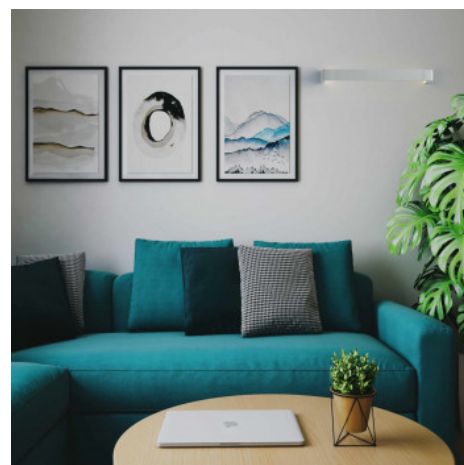

Wall Light LED "ETSO-600" 12W

Ref. LN1576

Modern wall sconces with "UP&DOWN" LED lighting up and down. Designed in aluminum with different high quality finishes. Wall sconce ideal for placement in hallways, living rooms, restaurants, hotels, cafes, etc. The wall light "Etso-600" is 600mm long and 105mm wide. The LED wall light projects warm, 3000°K light onto the wall, creating a comfortable effect. Designed with SMD2835 chip with a power of 12W and a high luminous intensity of 934 lumens. Optimum color rendering (CRI>85). With all the necessary elements for a simple installation on the wall of any interior.