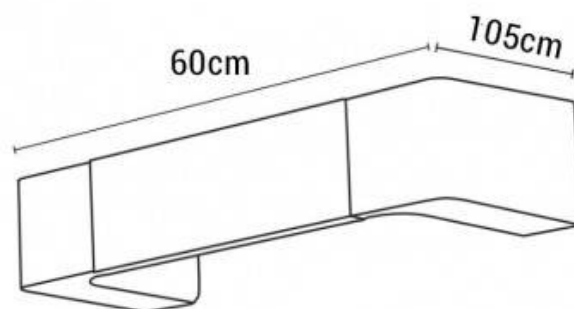

Wall Light LED "ETSO-600" 12W

Ref. LN1576

Modern wall sconces with "UP&DOWN" LED lighting up and down. Designed in aluminum with different high quality finishes. Wall sconce ideal for placement in hallways, living rooms, restaurants, hotels, cafes, etc. The wall light "Etso-600" is 600mm long and 105mm wide. The LED wall light projects warm, 3000°K light onto the wall, creating a comfortable effect. Designed with SMD2835 chip with a power of 12W and a high luminous intensity of 934 lumens. Optimum color rendering (CRI>85). With all the necessary elements for a simple installation on the wall of any interior.

Product data

Hue	Warm white
Kelvin (K)	3000
Lumens (Lm)	934
CRI	85-90
LED Type	SMD 2835
Dimmable	No
Power (W)	12
Nominal Voltage (V)	220-240V-AC
Frequency (Hz)	50 - 60
Driver	Internal
Sensor	No
Material	Aluminium
Energy efficiency class	A+ (2021)
Certificates	CE, ROHS
Warranty	According to legal guarantee: 2 years
Style	Minimalist