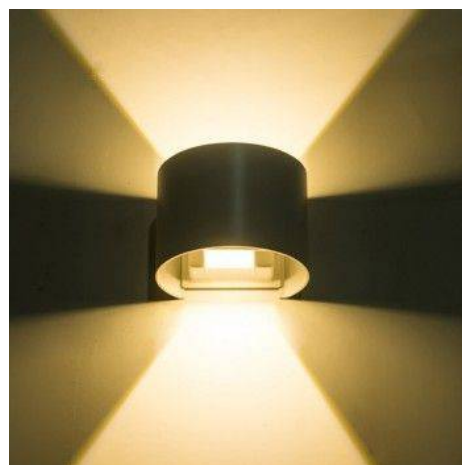

## Wall light "LAT" 6W dimmable light aperture

Ref. LN1570

6W wall sconces with adjustable light aperture for both the light emitted at the top and at the bottom. Made of aluminum for indoor use only (IP20). Elegant and minimalist cube design. Wall light with COB chip. Adjust the angle of illumination according to your needs, obtaining an ideal lighting effect. Stylized semicircular wall light ideal for living room, hallway, bedrooms, stores, hotels, etc. 6W Warm white: 3000K Voltage: 220-240V/AC IP20 337lm Chip: COB CRI >85 Dimensions: Ø115X137mm