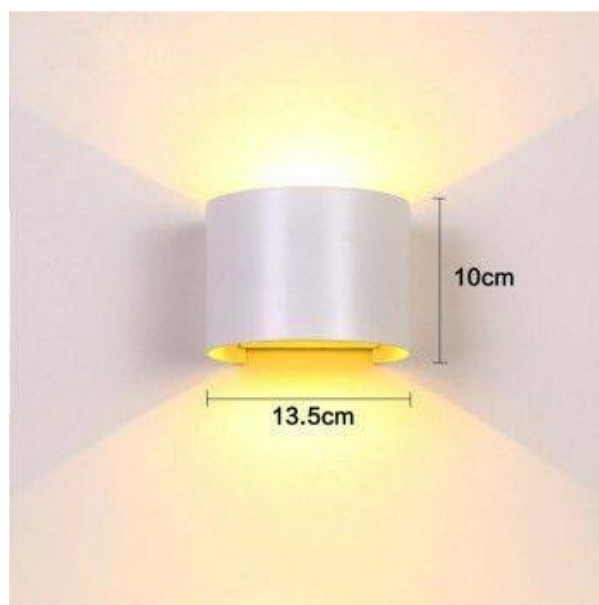

## Wall light "LAT" 6W dimmable light aperture

Ref. LN1570

6W wall sconces with adjustable light aperture for both the light emitted at the top and at the bottom. Made of aluminum for indoor use only (IP20). Elegant and minimalist cube design. Wall light with COB chip. Adjust the angle of illumination according to your needs, obtaining an ideal lighting effect. Stylized semicircular wall light ideal for living room, hallway, bedrooms, stores, hotels, etc. 6W Warm white: 3000K Voltage: 220-240V/AC IP20 337lm Chip: COB CRI >85 Dimensions: Ø115X137mm

### Product data

Hue	Warm white
Kelvin (K)	3000
LED Type	COB
Dimmable	No
Frequency (Hz)	50 - 60
Driver	Internal
Sensor	No
Orientable	Yes
Material	Aluminium
Use Outdoor	No
IP	IP20
Temperature range	-20°C ~ +40°C
Frequency of use	Intensive
Energy efficiency class	A+ (2021)
Certificates	CE, ROHS
Warranty	According to legal guarantee: 2 years