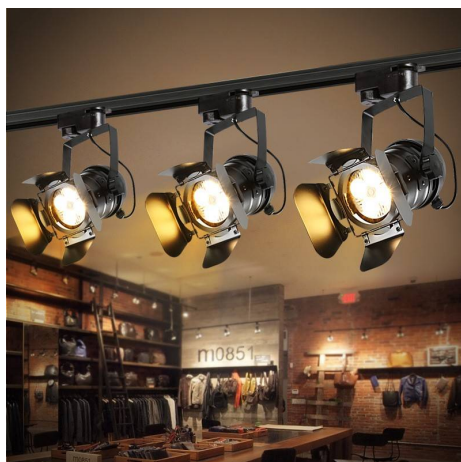

## Adjustable spotlight for 1-phase track - "Cinema" - E27

### Ref. LV233-MON

1-phase track spotlight of original design, inspired by the traditional cinema lights. It's fully adjustable, allowing you to focus the light to the desired location. Perfect for illuminating and decorating both home and stores, studios, restaurants or bars. \*\*E27 lampholder - Bulb not included\*\*

### Datos del producto

Nominal Voltage (V)	220 - 240 V/AC
Socket	E27
Orientable	No
Dimensions (mm) LxIxh	230x270
Material	Aluminium
Use Outdoor	No
IP	IP20
Temperature range	-20°C ~ +40°C
Frequency of use	Normal
Lifetime (h)	25000
Certificates	CE, ROHS
Warranty	According to legal guarantee: 2 years
Track Type	Monophasic
Style	Industrial, Vintage