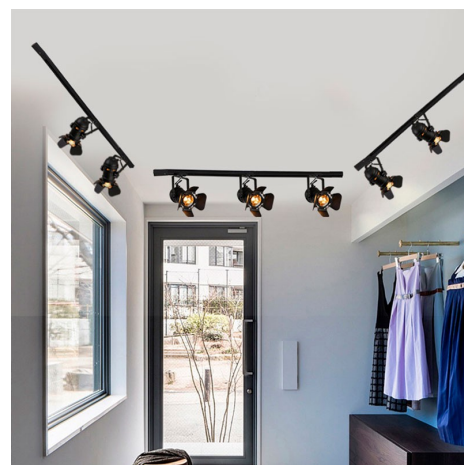

IP20
E27

Adjustable spotlight for 3-phase track - "Cinema" - E27

Ref. LV233-TRI

3-phase track spotlight of original design, inspired by the traditional cinema lights. It's fully adjustable, allowing you to focus the light to the desired location. Perfect for illuminating and decorating both home and stores, studios, restaurants or bars. **E27 lampholder - Bulb not included**

Datos del producto

Nominal Voltage (V)	220 - 240 V/AC
Socket	E27
Orientable	Yes
Dimensions (mm) LxLxh	230x230x270
Material	Aluminium
Use Outdoor	No
IP	IP20
Temperature range	-20°C ~ +40°C
Frequency of use	Normal
Lifetime (h)	25000
Certificates	CE, ROHS
Warranty	According to legal guarantee: 2 years
Mounting	Suspension
Track Type	Triphasic
Style	Industrial, Vintage