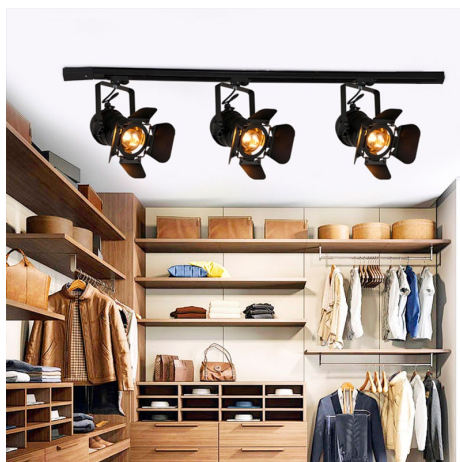

IP20
E27

Adjustable spotlight for 3-phase track - "Cinema" - E27

Ref. LV233-TRI

3-phase track spotlight of original design, inspired by the traditional cinema lights. It's fully adjustable, allowing you to focus the light to the desired location. Perfect for illuminating and decorating both home and stores, studios, restaurants or bars. **E27 lampholder - Bulb not included**

Datos del producto

Nominal Voltage (V)	220 - 240 V/AC
Socket	E27
Orientable	Yes
Dimensions (mm) LxLxh	230x230x270
Material	Aluminium
Use Outdoor	No
IP	IP20
Temperature range	-20°C ~ +40°C
Frequency of use	Normal
Lifetime (h)	25000
Certificates	CE, ROHS
Warranty	According to legal guarantee: 2 years
Mounting	Suspension
Track Type	Triphasic
Style	Industrial, Vintage