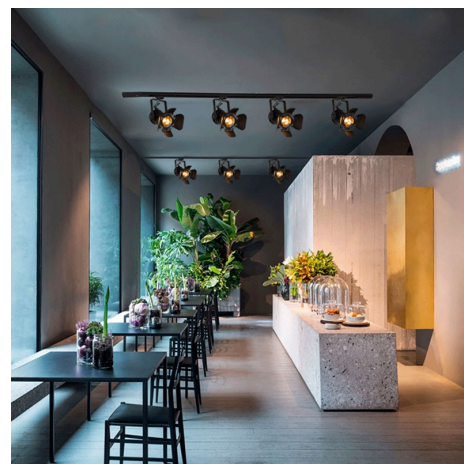

IP20
E27

Adjustable spotlight for 3-phase track - "Cinema" - E27

Ref. LV233-TRI

3-phase track spotlight of original design, inspired by the traditional cinema lights. It's fully adjustable, allowing you to focus the light to the desired location. Perfect for illuminating and decorating both home and stores, studios, restaurants or bars. **E27 lampholder - Bulb not included**

Datos del producto

Nominal Voltage (V)	220 - 240 V/AC
Socket	E27
Orientable	Yes
Dimensions (mm) LxLxh	230x230x270
Material	Aluminium
Use Outdoor	No
IP	IP20
Temperature range	-20°C ~ +40°C
Frequency of use	Normal
Lifetime (h)	25000
Certificates	CE, ROHS
Warranty	According to legal guarantee: 2 years
Mounting	Suspension
Track Type	Triphasic
Style	Industrial, Vintage