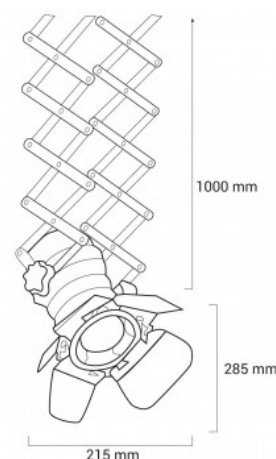

Extending and adjustable spotlight for 1-phase track - "Cinema" - E27

Ref. LV231-MON

1-phase track spotlight of original design, inspired by the traditional cinema lights, with an extensible bellows up to 1 meter. It's fully adjustable, allowing you to focus the light to the desired location. Perfect for illuminating and decorating both home and stores, studios, restaurants or bars. **E27 lampholder - Bulb not included**

Product data

Nominal Voltage (V)	220 - 240 V/AC
Frequency (Hz)	50 - 60
Socket	E27
Orientable	Yes
Dimensions (mm) LxIxH	215 x 285 x 1000
Material	Aluminium
Use Outdoor	No
IP	IP20
Temperature range	-20°C ~ +40°C
Frequency of use	Normal
Lifetime (h)	25000
Certificates	CE, ROHS
Warranty	According to legal guarantee: 2 years
Mounting	Hanging
Maximum power (W)	60W
Track Type	Monophasic
Style	Industrial, Vintage