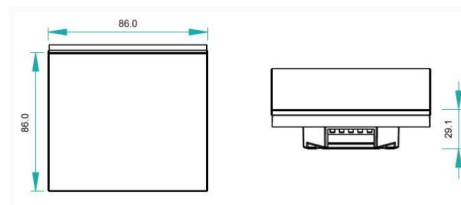

**CCT touch dimmer mechanism for 4 zone LED lighting - SUNRICHER - DALI**

**Ref. SR-2300TS-CCT-EU**

The SR-2300TS-DIM-CCT is a CCT touch switch that allows you to select the brightness and color of our LED lights. With DALI output for dimming and switching 4 light zones. The touch panel, designed with high strength tempered glass, offers smooth dimming and flicker-free switching functions. The LED dimmer is easy to install, with installation manual in the box and compatible with various 12-24V-DC DALI products. It can control up to 4 zones with 2 customizable scenes to store and playback in each zone. Controls a multitude of LED luminaires.