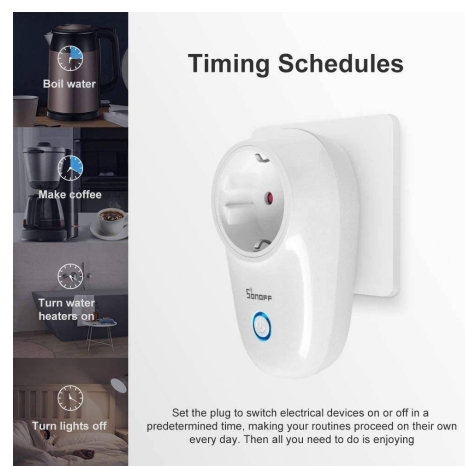

SONOFF S26 WiFi Smart Plug

Ref. SONOFFS26-DE

Sonoff S26 smart plugs are wireless remote control smart plugs. You can connect to the home Wi-Fi network, managing and programming devices via smartphone or with voice via Amazon Alexa or Google Assistant. Turn on and off connected equipment from anywhere with the EWeLink app, turn your home into a smart home. Schedule devices to turn on and off at a set time. Synchronizes the status of smart devices in real time. With a voltage of 100-240V/DC and dimensions of 104x55x73mm.