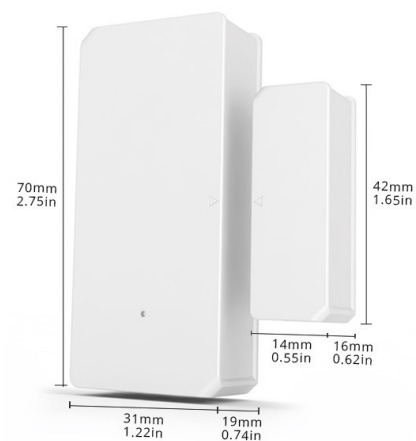

### Datos del producto

Nominal Voltage (V)	12V
Detection range (m)	200
Dimensions (mm) LxLxh	77x49.5x18.8
Weight (g)	45
Certificates	CE, ROHS
Warranty	According to legal guarantee: 2 years
Battery Type	2AA