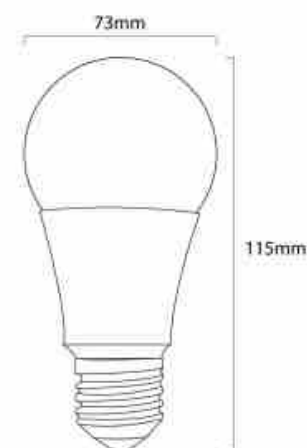

### Product data

Hue	CCT
Kelvin (K)	2700-6500
Lumens (Lm)	1521
CRI	80-85
Dimmable	Yes
Equivalence (W)	100
Nominal Voltage (V)	230
Frequency (Hz)	50 - 60
Driver	Internal
Socket	E27
Dimensions (mm) LxLxh	141.5x75x75
Weight (g)	50
Material	Plastic
Diffuser material	Plastic
Use Outdoor	Yes, in waterproof lamps
IP	IP20
Temperature range	-20°C ~ +40°C
Lifetime (h)	15000