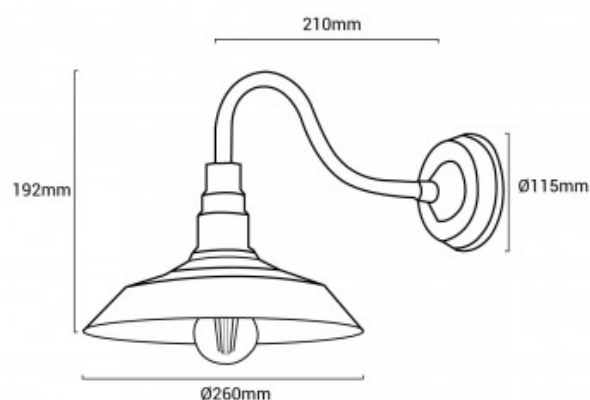

ROC" vintage wall sconce

Ref. L3042

Elegant interior wall lamp made of aluminum, finished in rust, black and gray. With an original, vintage and industrial design. It offers a retro-antique style in any room. Lamps ideal for any interior room, whether in hallways, living rooms or bedrooms, at home, stores and restaurants. Use it in any room whether in hallways, living rooms or bedrooms. E27 socket *NOT INCLUDING LED BULB*. Maximum power 60W. Dimensions: 192X260x115mm.

Product data

Frequency (Hz)	50 - 60
Sensor	No
Socket	E27
Orientable	No
Material	Aluminium
Use Outdoor	No
IP	IP20
Temperature range	-20°C ~ +40°C
Frequency of use	Normal
Certificates	CE, ROHS
Warranty	According to legal guarantee: 2 years
Mounting	Surface
Style	Industrial, Vintage