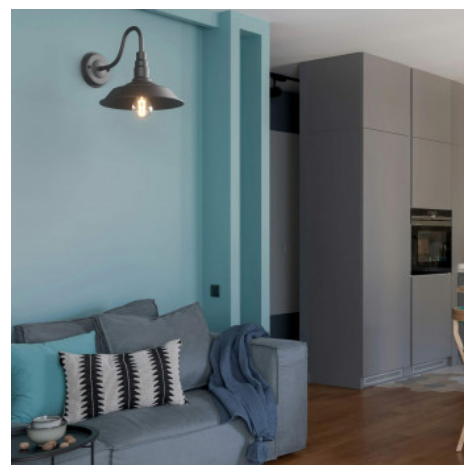

ROC" vintage wall sconce

Ref. L3042

Elegant interior wall lamp made of aluminum, finished in rust, black and gray. With an original, vintage and industrial design. It offers a retro-antique style in any room. Lamps ideal for any interior room, whether in hallways, living rooms or bedrooms, at home, stores and restaurants. Use it in any room whether in hallways, living rooms or bedrooms. E27 socket *NOT INCLUDING LED BULB*. Maximum power 60W. Dimensions: 192X260x115mm.