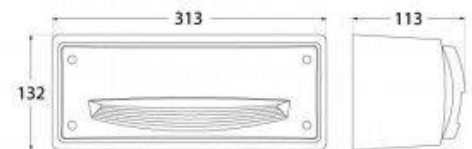

CCT FUMAGALLI EXTRALETI 200 HS 3W LED Beacon LED CCT FUMAGALLI EXTRALETI 200 HS 3W

**Ref. 4S4.000.000.CCT**

LED beacon to install on walls and get an ideal signaling paths in gardens, buildings or interiors. Fumagalli luminaire made of treated resin, does not rust, very resistant to shocks and with high durability. Elegant and easy to assemble LED beacon, high protection IP66 and insulation class II. Built-in 3W CCT LED bulb that is inserted inside the robust cast resin body. The CCT system allows us to change to the shade we want between 3000K; 4000K and 6500K. Saves up to 93% in power consumption using LED bulbs. - Bulb included -3W (3000K; 4000K; 6500K)GX53 CCT120x200x85mmIP66

**Product data**

Hue	CCT
Kelvin (K)	3000, 4000, 6500
Lumens (Lm)	350
Dimmable	No
Power (W)	3
Nominal Voltage (V)	100-240V
Frequency (Hz)	50 - 60
Socket	GX53
Dimensions (mm) LxHxP	120x200x85
Material	Resin
Use Outdoor	Yes
IP	IP66
Temperature range	-20°C ~ +40°C
Frequency of use	Intensive
Lifetime (h)	25000
Energy efficiency class	A+ (2021)
Certificates	CE, ROHS
Warranty	According to legal guarantee: 2 years