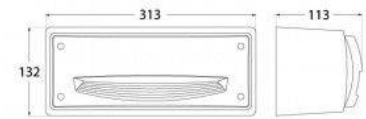

CCT FUMAGALLI EXTRALETI 200 HS 3W LED Beacon LED CCT FUMAGALLI EXTRALETI 200 HS 3W

**Ref. 4S4.000.000.CCT**

LED beacon to install on walls and get an ideal signaling paths in gardens, buildings or interiors. Fumagalli luminaire made of treated resin, does not rust, very resistant to shocks and with high durability. Elegant and easy to assemble LED beacon, high protection IP66 and insulation class II. Built-in 3W CCT LED bulb that is inserted inside the robust cast resin body. The CCT system allows us to change to the shade we want between 3000K; 4000K and 6500K. Saves up to 93% in power consumption using LED bulbs. - Bulb included -3W (3000K; 4000K; 6500K)GX53 CCT120x200x85mmIP66

**Product data**

Hue	CCT
Kelvin (K)	3000, 4000, 6500
Lumens (Lm)	350
Dimmable	No
Power (W)	3
Nominal Voltage (V)	100-240V
Frequency (Hz)	50 - 60
Socket	GX53
Dimensions (mm) LxHxP	120x200x85
Material	Resin
Use Outdoor	Yes
IP	IP66
Temperature range	-20°C ~ +40°C
Frequency of use	Intensive
Lifetime (h)	25000
Energy efficiency class	A+ (2021)
Certificates	CE, ROHS
Warranty	According to legal guarantee: 2 years

Mounting

Surface