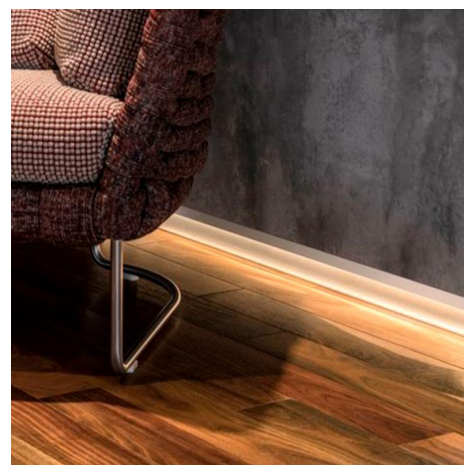

Recessed profile wall washer socket 14x68mm (2mt)

Ref. BPERFALP023-R2

Aluminum profile recessed wallwasher typeprofile for indirect lighting, signaling and indicating paths, decoration, for stairs, hallways, etc.. Available in two meter bar. Perfect for mounting LED strips up to 10mm wide PCB.Made of aluminum with dimensions of 14x68mm and 2 meters long.The diffuser is included*.

Datos del producto

Dimensions (mm) LxIxh	2000x14x68
Material	Aluminium
Use Outdoor	No
IP	IP20
Certificates	CE, ROHS
Warranty	According to legal guarantee: 2 years
Mounting	Surface