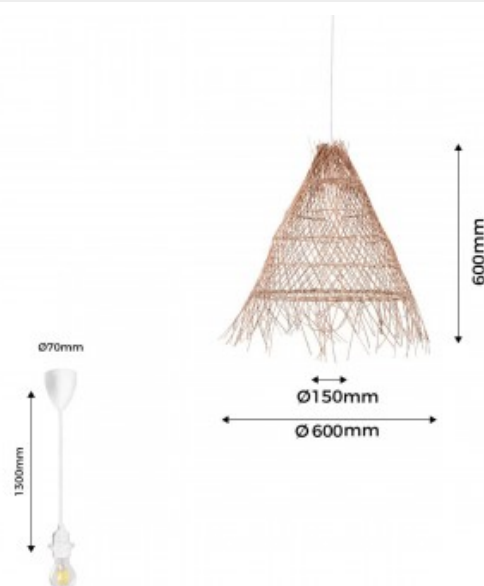

WILLOW" wicker pendant lamp

Ref. K171

Our "Willow" lamp is a handcrafted piece with a flared shape, of large dimensions, woven with naturally resistant and durable wicker fibers. Its unique design brings a rustic and natural touch to any space. The open weave diffuses light widely, enhancing the textures of the material, while its frayed finish lends freshness and a warm, casual look. It comes with three options of ceiling rose and cord (white, black and natural rope) so you can choose the one that best matches your environment. E27 light bulb (not included)** **.

Product data

Nominal Voltage (V)	220 - 240 V/AC
Frequency (Hz)	50 - 60
Socket	E27
Orientable	No
Material	Wicker
Use Outdoor	No
IP	IP20
Temperature range	-20°C ~ +40°C
Certificates	CE, ROHS
Warranty	According to legal guarantee: 2 years
Mounting	Hanging
Maximum power (W)	40W, 60W
Style	Natural
Connection	Light point

Product variants

Reference

Attributes

K171-B

Colour - White

K171-N

Colour - Black

K171-CU

Colour - Rope