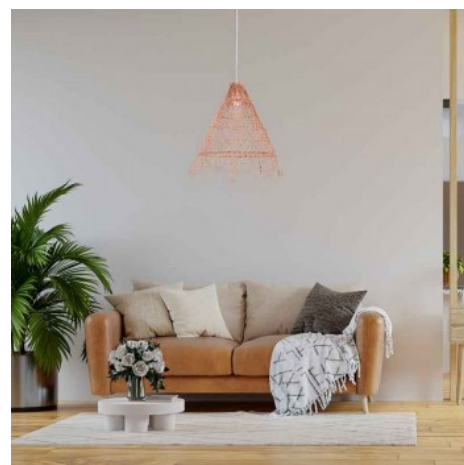

WILLOW" wicker pendant lamp

Ref. K171

Our "Willow" lamp is a handcrafted piece with a flared shape, of large dimensions, woven with naturally resistant and durable wicker fibers. Its unique design brings a rustic and natural touch to any space. The open weave diffuses light widely, enhancing the textures of the material, while its frayed finish lends freshness and a warm, casual look. It comes with three options of ceiling rose and cord (white, black and natural rope) so you can choose the one that best matches your environment. E27 light bulb (not included)** **.

Product data

Nominal Voltage (V)	220 - 240 V/AC
Frequency (Hz)	50 - 60
Socket	E27
Orientable	No
Material	Wicker
Use Outdoor	No
IP	IP20
Temperature range	-20°C ~ +40°C
Certificates	CE, ROHS
Warranty	According to legal guarantee: 2 years
Mounting	Hanging
Maximum power (W)	40W, 60W
Style	Natural
Connection	Light point

Colour - Rope