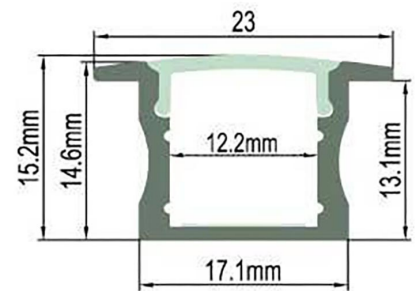

Black aluminum profile for LED strip 23x15mm (2 meters)

Ref. BPERF23X15-N

Recessed aluminum profile 23x15mm for wall. Black profile ideal for achieving a decorative effect on black walls or ceilings. It will be fully integrated without being visible. It facilitates the installation of recessed LED strips, with a clean and professional finish. Available in 2 meter bars. ** Diffuser and accessories not included.

Datos del producto

Dimensions (mm) LxIxh	23x15
Material	Aluminium
Use Outdoor	No
IP	IP20
Certificates	CE
Warranty	According to legal guarantee: 2 years