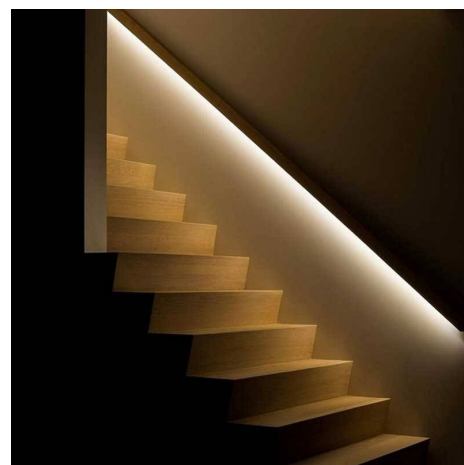

White aluminum profile for LED strip 23x15mm (2 meters)

Ref. BPERF23X15-B

Recessed aluminum profile 23x15mm for wall. Perfect white profile to achieve a complete integration and a decorative effect on white walls or ceilings. The profile will be fully integrated without being visible. Professional finish and easy installation of recessed LED strips. Available in 2 meter bars.** Diffuser and accessories not included.