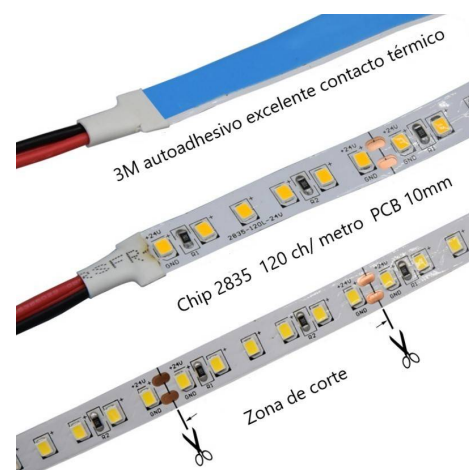

24V-DC 180W LED strip for butcher shop lighting IP20 10 meters roll

Ref. B1552-10-CAR

LED strip SPECIAL FOR BUTCHERS at 24V-DC 180W (1200 SMD2835). Coil of 10m, with IP20 protection degree and an opening angle of 120 degrees (cut every 5cm). LED strip with special spectrum to highlight the colors of red meat. It attracts the customer by highlighting the red pigments, giving freshness in visual aspect to the illuminated products. 180W/24V/120°/IP20

Datos del producto

CRI	85-90
Opening angle (°)	120
LED Type	SMD 2835
Dimmable	Yes
Power (W)	90
Nominal Voltage (V)	24V-DC
Frequency (Hz)	50 - 60
Dimensions (mm) Lxhx	10000x10
Use Outdoor	No
IP	IP20
Lifetime (h)	25000
Energy efficiency class	A+ (2021)
Certificates	CE, ROHS
Warranty	According to legal guarantee: 2 years
Power/m (W/m)	18
No. of chips/metre	120
Cutting distance (mm)	50
Adhesive	3M

Track width (mm)

10