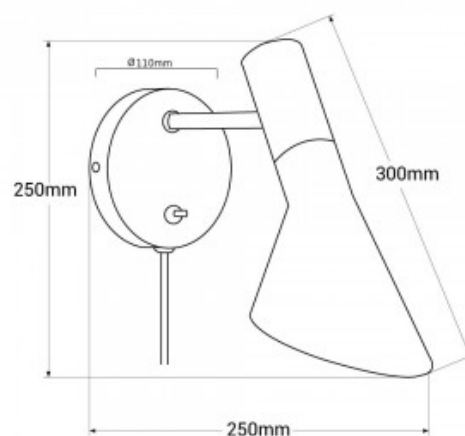

Plug-in design wall sconce "Marlene"

Ref. L3037

Contemporary and elegant wall lamp with cable and plug, made of high-quality aluminum with premium finishes. With clean and geometric lines, it has an adjustable shade that directs the light with precision, providing a soft and focused illumination. Available in white, black and gray colors. **E27 bulb - NOT included**

Product data

Nominal Voltage (V)	220 - 240 V/AC
Frequency (Hz)	50 - 60
Socket	E27
Orientable	Yes
Dimensions (mm) LxHxW	130x300x250
Use Outdoor	No
IP	IP20
Temperature range	-20°C ~ +40°C
Certificates	CE, ROHS
Warranty	According to legal guarantee: 2 years
Mounting	Surface
Maximum power (W)	60W
Connection	Plug

Product variants

Reference	Attributes	
L3037-B	Colour - White	 A white wall sconce with a circular base and a conical shade, mounted on a wall with a thin black cord hanging down.
L3037-N	Colour - Black	 A black wall sconce with a circular base and a conical shade, mounted on a wall with a thin black cord hanging down.
L3037-G	Colour - Grey	 A grey wall sconce with a circular base and a conical shade, mounted on a wall with a thin grey cord hanging down.