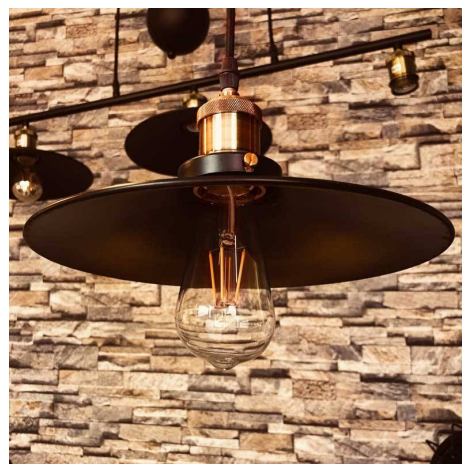

Vintage Series

6W

**ST64
E27**

Vintage filament LED bulb ST64 E27 6W

Ref. BF1-ST64E27-BC

ST64 retrofilament bulb 6W. Vintage bulb with a beam opening angle of 300 degrees and a luminous intensity of 600 lumens. They recreate an authentic and cozy atmosphere that transports us to past times. A perfect element to accompany a retro decorative style. With dimensions of 64mm wide and 142mm high. E27 socket with IP20 degree of protection. Voltage 230V. Energy efficiency A+. Color temperature: 3000°K. Degree of protection IP20.

Datos del producto

Hue	Warm white
Kelvin (K)	3000
CRI	80-85
LED Type	Filament
Dimmable	No
Nominal Voltage (V)	230
Frequency (Hz)	50 - 60
Driver	Internal
Socket	E27
Dimensions (mm) LxIxh	64x142
Material	Metal
Diffuser material	Glass
Use Outdoor	Yes, in waterproof lamps
IP	IP20
Temperature range	-20°C ~ +40°C
Lifetime (h)	25000
Certificates	CE, ROHS
Warranty	According to legal guarantee: 2 years