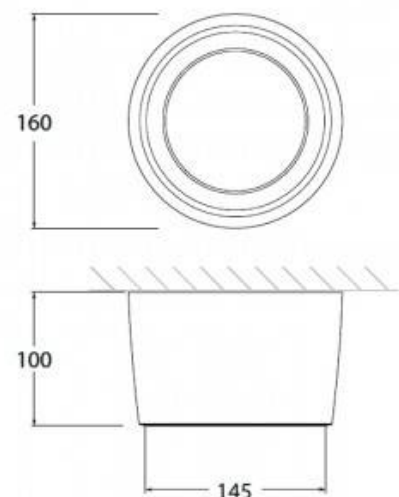

CCT "Livia 160" FUMAGALLI outdoor ceiling light - 7W - GX53 - IP55

Ref. 3A9.000.000

Outdoor ceiling fixture of the Italian firm FUMAGALLI, of great design and quality. It is made of resin resistant to shock, corrosion and degradation by UV rays. Due to its IP55 degree of protection it is suitable for outdoor use. It incorporates a frosted diffuser and includes a 7W GX53 LED bulb, with CCT system, which allows you to adjust the color temperature between warm white, neutral white and cool white.

GX53 LED - CCT SETTABLE		7 W
LUMINOUS FLUX		800 lm
SIZE & SOCKET		GX53
EFFICIENCY		114 Lm/W
VOLTAGE		100-240 V
FREQUENCY		50/60 Hz
CURRENT		34 mA
POWER FACTOR		0.9
COLOR RENDERING INDEX Ra		> 80
SDCM		< 3
BEAM ANGLE		120°
WARM UP TIME		0 s
SWITCHING CYCLE		> 30 000
LIFETIME		25 000 h
HEAVY METALS		3000 W / 10000 FT / 1000 W
REF. CODE		H2 LED 0903 CCT
COMPARISON		7W = 75W 800 lm = 8000 lm

Product data

Hue	CCT
Kelvin (K)	3000, 4000, 6500
Lumens (Lm)	800
CRI	80-85
Dimmable	No
Power (W)	7
Nominal Voltage (V)	100 - 240 V/AC
Frequency (Hz)	50 - 60
Sensor	No
Socket	GX53
Orientable	No
Dimensions (mm) LxH	Ø160x100x145
Material	Resin
Use Outdoor	Yes
IP	IP55
Temperature range	-20°C ~ +40°C
Frequency of use	Intensive
Certificates	CE, ROHS

Warranty	According to legal guarantee: 2 years
Mounting	Surface

Product variants

Reference	Attributes	
3A9.000.000.AXC1K	Colour - Black	 <p>7W Ø160 EPS lumagalli</p>
3A9.000.000.WXC1K	Colour - White	 <p>7W Ø160 EPS lumagalli</p>
3A9.000.000.LXC1K	Colour - Grey	 <p>7W Ø160 EPS lumagalli</p>