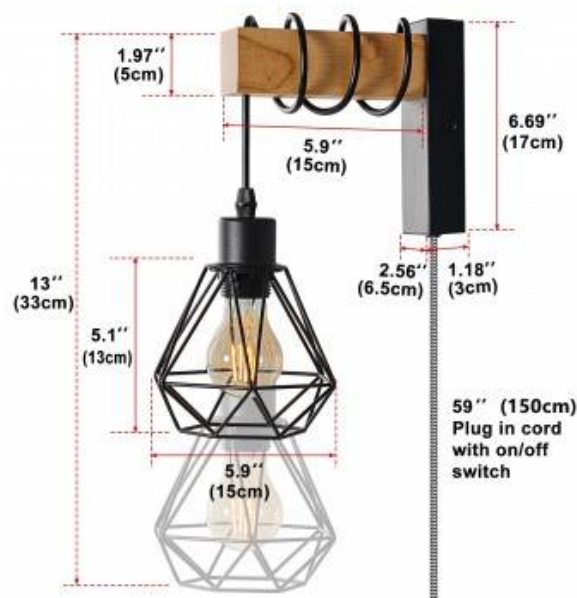

Cage wall light with switch and plug "RODEN".

Ref. LM133-EU

Vintage wall sconces with black and white braided cable and switch. Perfect combination of vintage style, industrial and with a modern touch that adapts to any room. With high resistance materials. Designed with solid wood slat, aluminum base and metal wire cage, a unique and innovative style. Light is emitted through the wire shade creating very authentic light and shadow effects. Exclusive for indoor use, with IP20 protection rating. With E27 socket, 60W maximum power, the bulb is not included. Perfect to illuminate and decorate any indoor space in stores, restaurants, bars, or home rooms such as bedrooms, hallways or dining rooms.

Product data

Nominal Voltage (V)	220-240-V-AC
Frequency (Hz)	50 - 60
Socket	E27
Orientable	No
Dimensions (mm) LxLxh	182x165x340
Material	Aluminium, Wood
Use Outdoor	No
IP	IP20
Frequency of use	Normal
Certificates	CE, ROHS
Warranty	According to legal guarantee: 2 years
Mounting	Surface
Style	Nordic

Product variants

Reference

Attributes

LM133-EU-N

Colour - Black

LM133-EU-B

Colour - White