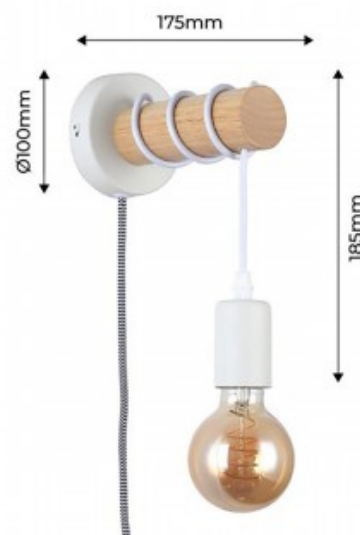

Wooden wall light with switch and plug "MILA".

Ref. LM135-EU

Retro style wooden wall sconces. Design wall lamp with a practical braided cable, black and white color, and cable with switch to turn on and off the lamp comfortably. Made of wood and aluminum, offering a minimalist retro style for any interior room of the home or business. IP20 rated, the wall light is for indoor use only. It is mainly used for lighting corridors, bedrooms, restaurants, study rooms, cafes, hotels, etc. The cable allows customizable height by winding it into the cylindrical wooden structure. With E27 socket, E27 bulb not included. Ideal for filament bulbs offering a retro style to the lamp.

Product data

Nominal Voltage (V)	220-240-V-AC
Frequency (Hz)	50 - 60
Socket	E27
Orientable	No
Dimensions (mm) LxH	175xØ100x185
Material	Aluminium, Wood
Use Outdoor	No
IP	IP20
Certificates	CE, ROHS
Mounting	Surface
Style	Nordic

Product variants

Reference

Attributes

LM135-EU-B

Colour - White

LM135-EU-N

Colour - Black