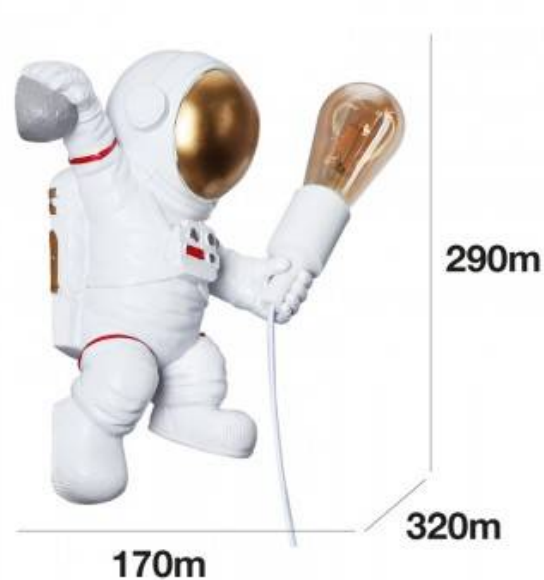

## Astronaut wall sconce "Conrad".

### Ref. L4035-P-1

Children's resin wall lamp . Creative astronaut design wall sconce with cord and plug in white color. Perfect gift for children's room or for space lovers. High quality craftsmanship. Ideal indoor decoration, with IP20 protection rating. Perfectly fits into the decor of a bedroom, restaurant, study, etc. The astronaut wall light holds an E27 socket in the left hand. The E27 bulb is not included. We recommend placing a filament bulb for a pleasant atmosphere. With all the elements for a quick and easy installation.

### Product data

Socket	E27
Orientable	No
Dimensions (mm) LxHxW	320x290x170
Material	Resin
Use Outdoor	No
IP	IP20
Temperature range	-20°C ~ +40°C
Frequency of use	Normal
Certificates	CE, ROHS
Warranty	According to legal guarantee: 2 years
Mounting	Surface
Maximum power (W)	40

## Product variants

**Reference**

**Attributes**

L4035-P

Colour - White